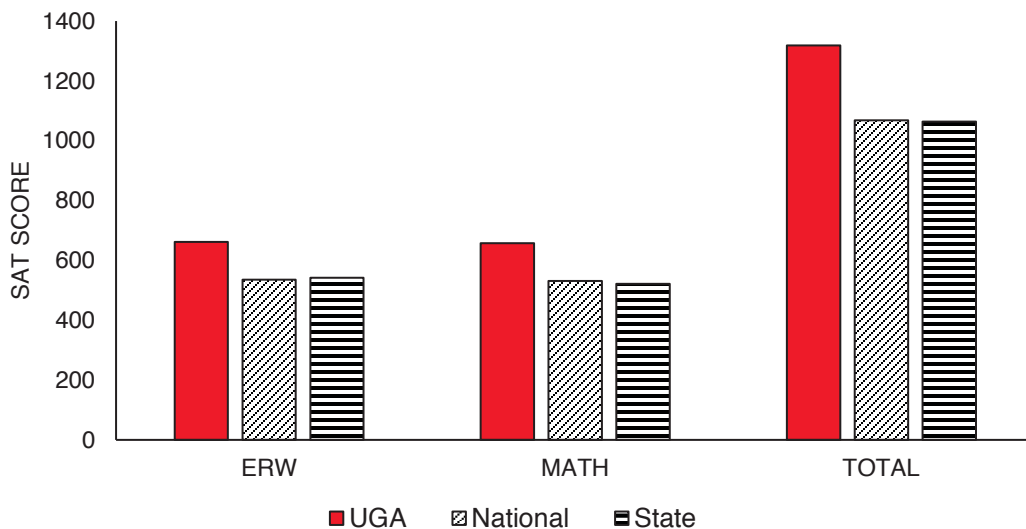

**MEAN SCHOLASTIC APTITUDE TEST (NEW SAT) SCORES FOR ENTERING FRESHMEN
FALL TERMS 2017-2018**

Fall Term	Number of Scores	Evidence-Based Reading and Writing Score (ERW)			Mathematics Score (MATH)			Total Score		
		UGA Mean	Nat'l Mean	State Mean	UGA Mean	Nat'l Mean	State Mean	UGA Mean	Nat'l Mean	State Mean
2017	2,239	648	533	535	633	527	515	1281	1060	1050
2018	2,940	662	536	542	657	531	522	1319	1068	1064

**MEAN SCHOLASTIC APTITUDE TEST (OLD SAT) SCORES FOR ENTERING FRESHMEN
FALL TERMS 2013-2017**

Fall Term	Number of Scores	Critical Reading Score			Mathematics Score			Total Score		
		UGA Mean	Nat'l Mean	State Mean	UGA Mean	Nat'l Mean	State Mean	UGA Mean	Nat'l Mean	State Mean
2013	3,221	620	496	490	629	514	487	1249	1010	977
2014	2,878	622	497	488	630	513	485	1252	1010	973
2015	2,526	625	495	490	633	511	485	1258	1006	975
2016	2,571	626	494	493	632	508	490	1258	1002	983
2017	419	646			655			1300		

Note: Due to rounding, the UGA Total Score may not equal the sum of the UGA Critical Reading and Math Scores.

**Figure 3
MEAN SCHOLASTIC APTITUDE TEST (NEW SAT) SCORES FOR ENTERING FRESHMEN
FALL 2018**

Source: Office of Institutional Research, The College Board 2018 SAT Suite of Assessments Annual Report