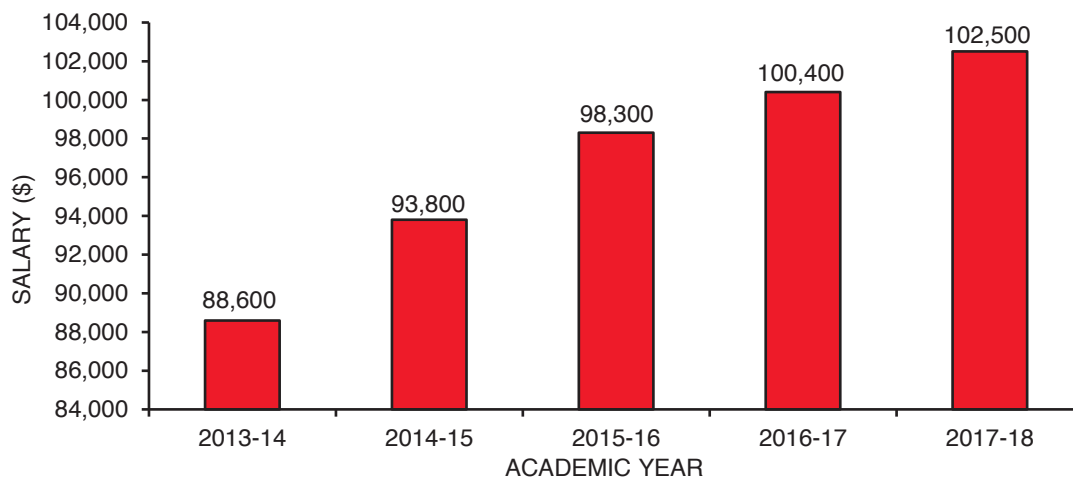

* All Ranks includes the ranks of instructor, lecturer and the category of "No Rank."

Eleven or twelve-month salaries are converted to a standard academic-year basis by applying a factor of 81.8% (9/11) with the exception of California - Davis where a factor of 86.6% has been applied.

Figure 16
AVERAGE ACADEMIC YEAR SALARY OF INSTRUCTIONAL FACULTY
UNIVERSITY OF GEORGIA (ALL RANKS)
ACADEMIC YEARS 2013-14 THROUGH 2017-18

Source: American Association of University Professors